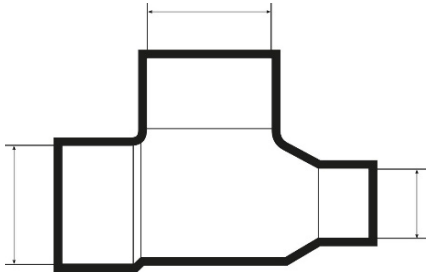

When outlet 1 and 3 are the same,
only 1 and 2 are noted

2004489	35 x 15		Reduced branch tee	In Solder
2004497	35 x 18		Reduced branch tee	In Solder
2004505	35 x 22		Reduced branch tee	In Solder
2004414	35 x 22 x 22		Reduced branch tee	In Solder
2004448	35 x 22 x 28		Reduced branch tee	In Solder
2004513	35 x 28		Reduced branch tee	In Solder
2004422	35 x 28 x 22		Reduced branch tee	In Solder
2004455	35 x 28 x 28		Reduced branch tee	In Solder
2004430	35 x 35 x 22		Reduced branch tee	In Solder
2004463	35 x 35 x 28		Reduced branch tee	In Solder
2004836	42 x 15		Reduced branch tee	In Solder
2004851	42 x 22		Reduced branch tee	In Solder
2004869	42 x 28		Reduced branch tee	In Solder
2004877	42 x 35		Reduced branch tee	In Solder
2004778	42 x 35 x 35		Reduced branch tee	In Solder
2004752	42 x 42 x 28		Reduced branch tee	In Solder
2004786	42 x 42 x 35		Reduced branch tee	In Solder
2004984	54 x 22		Reduced branch tee	In Solder
2004992	54 x 28		Reduced branch tee	In Solder
2005007	54 x 35		Reduced branch tee	In Solder
2005023	54 x 42		Reduced branch tee	In Solder
2004968	54 x 54 x 42		Reduced branch tee	In Solder